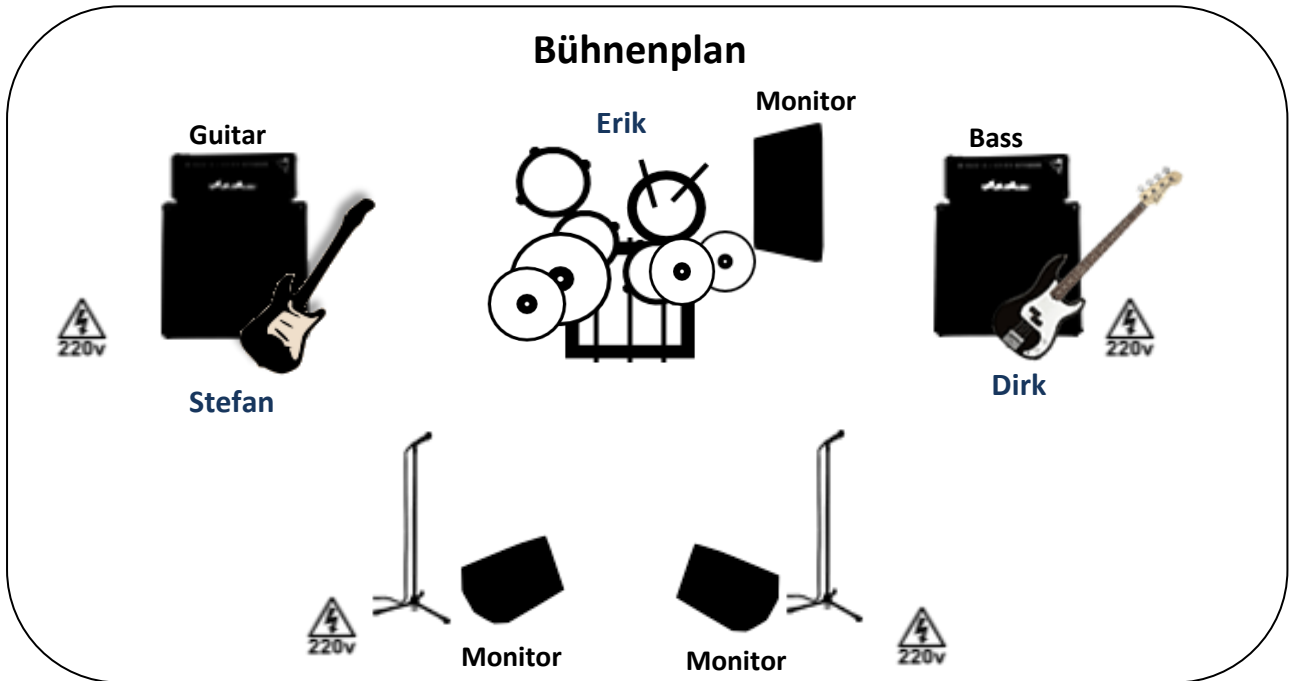

Bühnenplan

	Instrument
1	Bassdrum
2	Snare
3	Hihat
4	Tom 1
5	Tom 2
6	Tom 3
7	Overhead recht
8	Overhead links
9	Bass (DI-Ausgang am Verstärker)
10	Guitar (Mic)
11	Vox Guitar
12	Vox Bass
	Monitor Drums
	Monitor Vox Guitar
	Monitor Vox Bass

Equipment:

Drums:

BD, SNR, HH, 3 Toms, 2 Crash, 1 Ride, 1 Splash

Guitar:

- Marshall JCM800
- Marshall 4x12
- Effektboard

Bass:

- SWR Headlite (mit DI-Ausgang)
- Trase Elliot 4x10
- Effektboard

Vox Bass:

- SM 58 Beta
- TC-Voice Live Play für Slapback (nach Absprache)

Vox Guitar:

- EV ND 767
- TC-Voicetone E1 für Slapback (nach Absprache)

Kontakt:

Dirk Tritschak – Tel.: 0171 – 9939889 – dreimann.rock@t-online.de